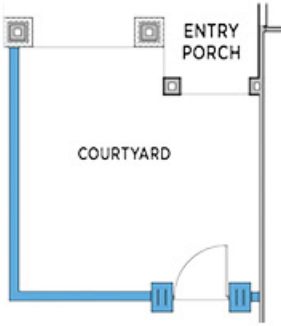

**PALERMO
FEATURED
OPTIONS***

**GUEST CASITA
OPTION A**

COURTYARD

**GARDEN TUB
AT OWNER'S BATH**

**WINE BAR/BUFFET
BUILT-IN AT DINING**

**View All Available Floor Plans at TuscanVillage.com*

All advertising, plans, locations, features and pricing information provided herein are for informational purposes and subject to change without notice. No guarantees or representations are made that the specifications, features, amenities, facilities, and views, depicted by artist's renderings or otherwise described herein, will be provided, or will be of the same type, color, size, location or nature as depicted herein. All dimensions are approximate. No statement should be relied upon if not made in the purchase contract.